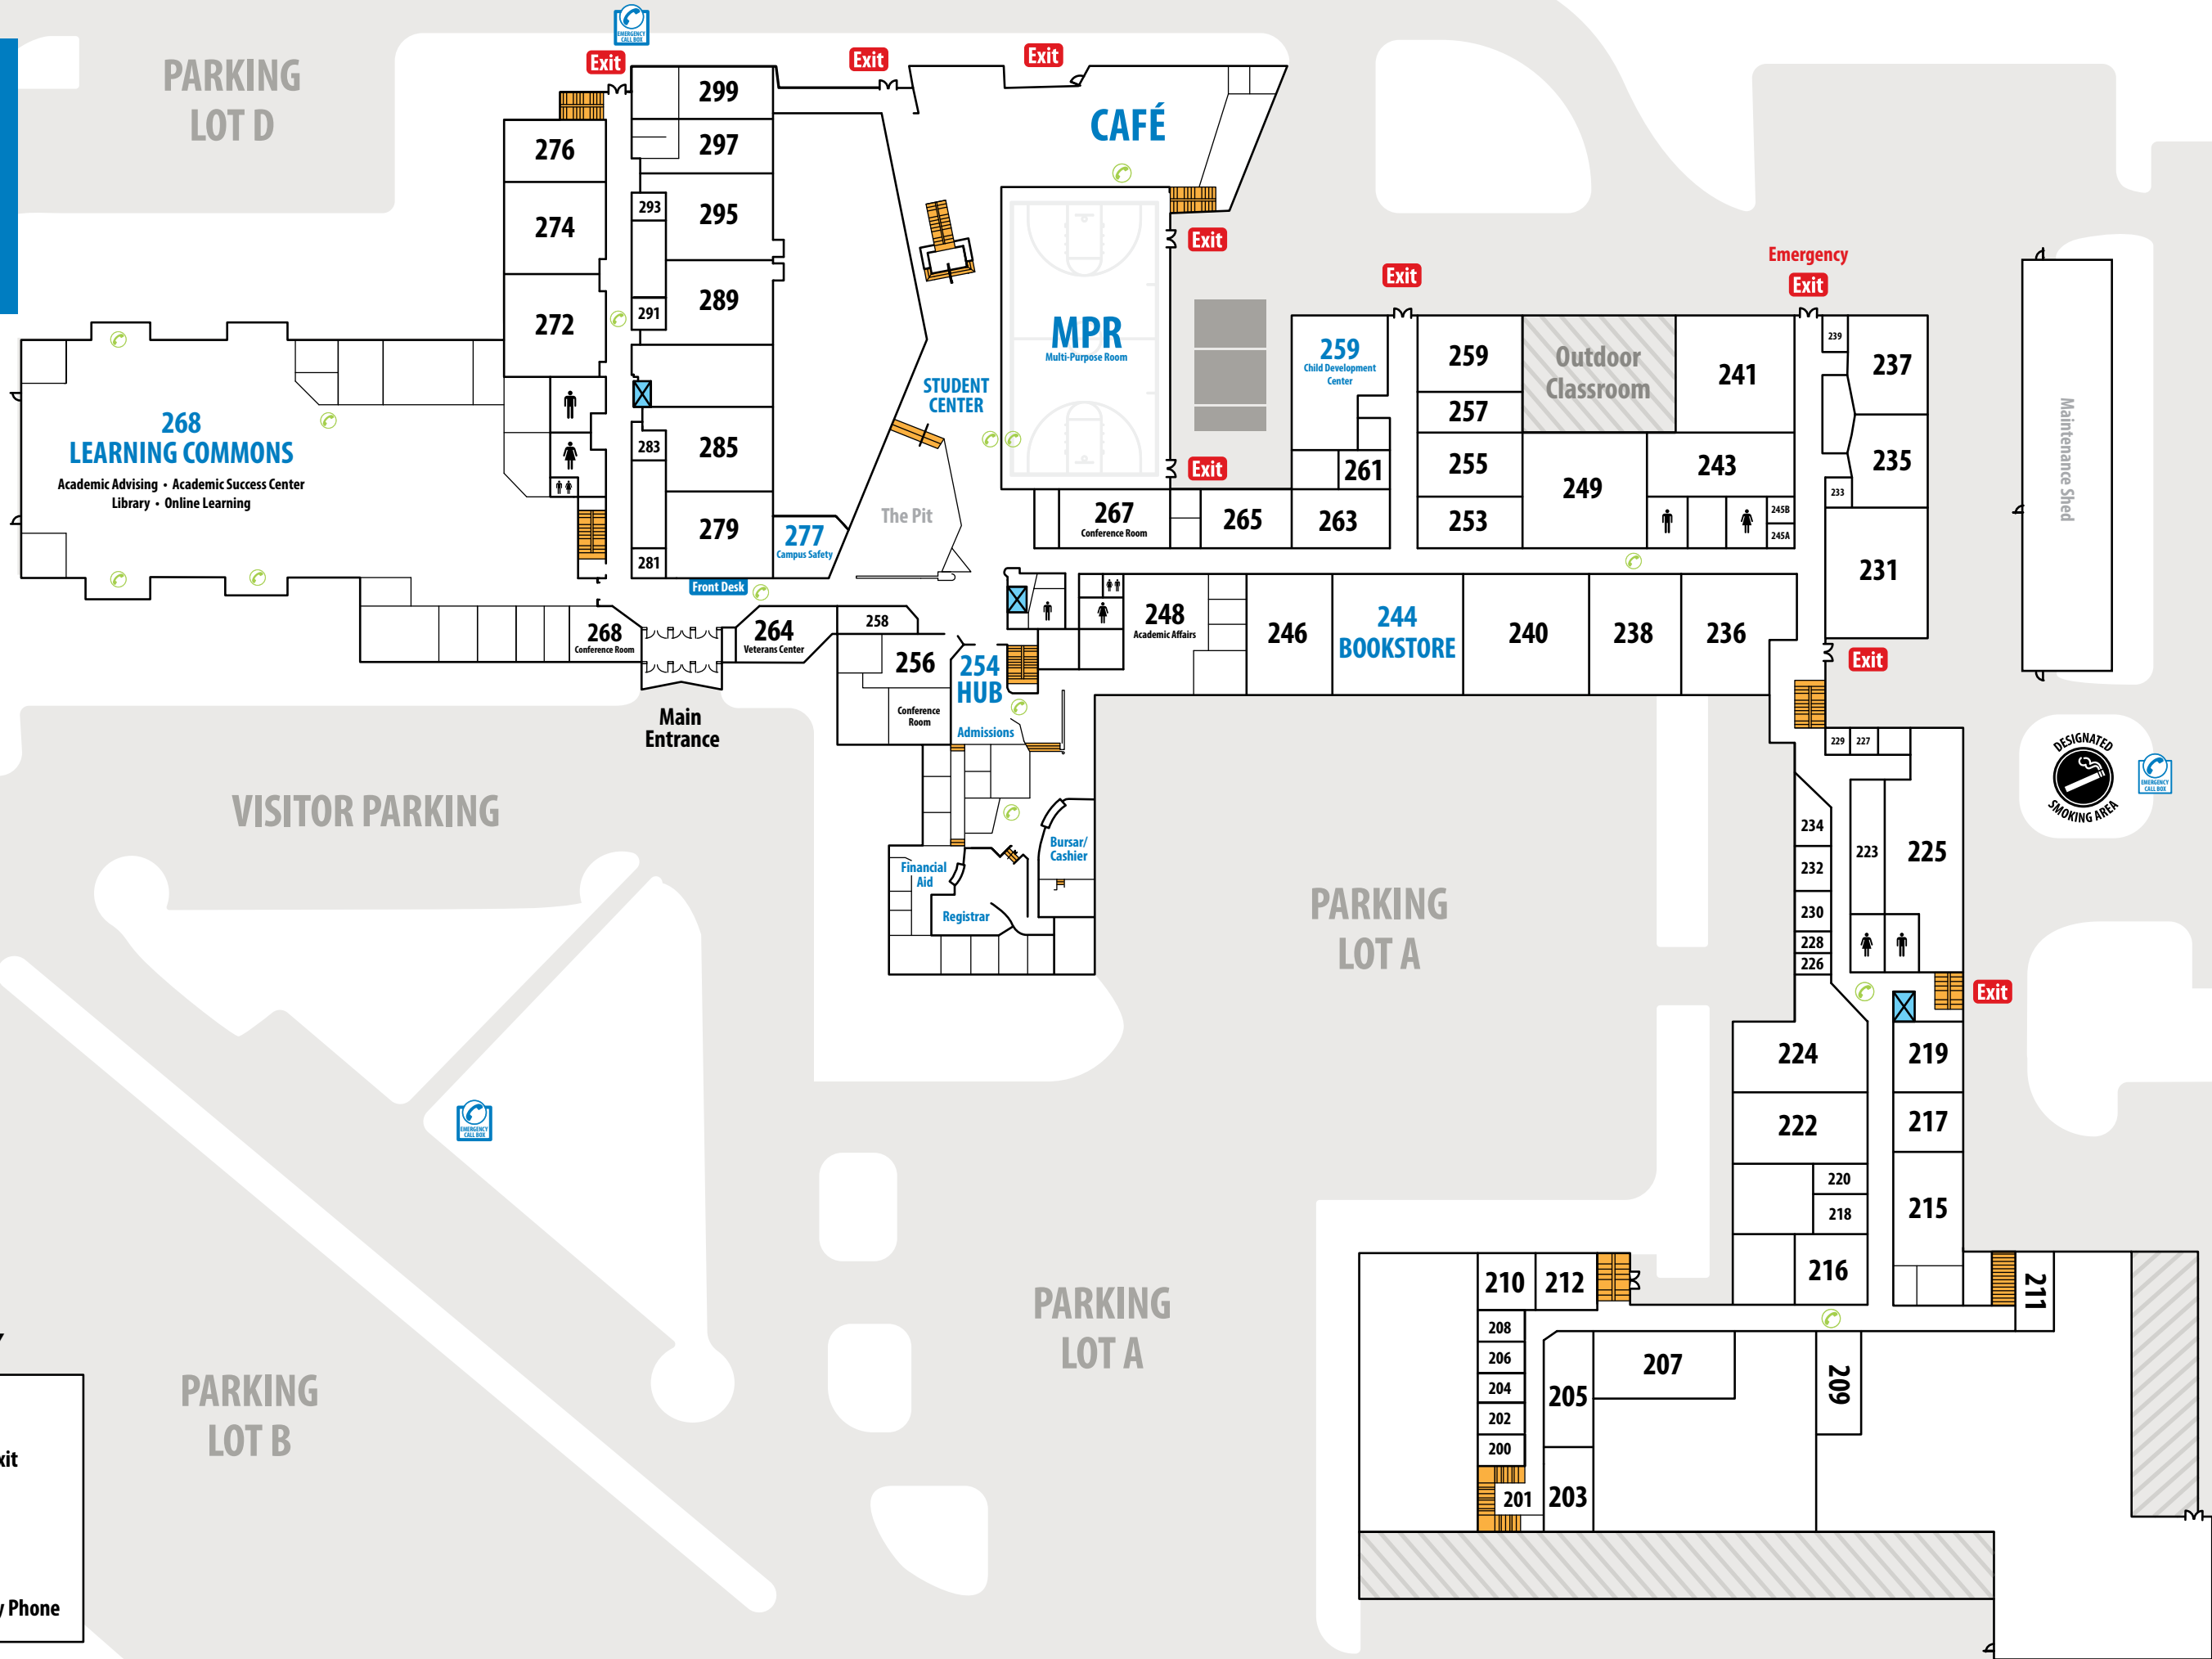

GROUND LEVEL

1

PARKING LOT D

PARKING LOT E

Main Entrance

VISITOR PARKING

PARKING LOT A

2nd Main Entrance

PARKING LOT A

PARKING LOT C

PARKING LOT B

MAP KEY

- Restroom
- Building Exit
- Elevator
- Staircase
- Emergency Phone

MAIN LEVEL
2

MAP KEY

- Restroom
- Building Exit
- Elevator
- Staircase
- Emergency Phone

PARKING LOT D

VISITOR PARKING

PARKING LOT B

PARKING LOT A

PARKING LOT A

PARKING LOT E

PARKING LOT C

TOP LEVEL
3

PARKING LOT D

PARKING LOT E

Main Entrance

VISITOR PARKING

PARKING LOT A

PARKING LOT A

PARKING LOT C

PARKING LOT B