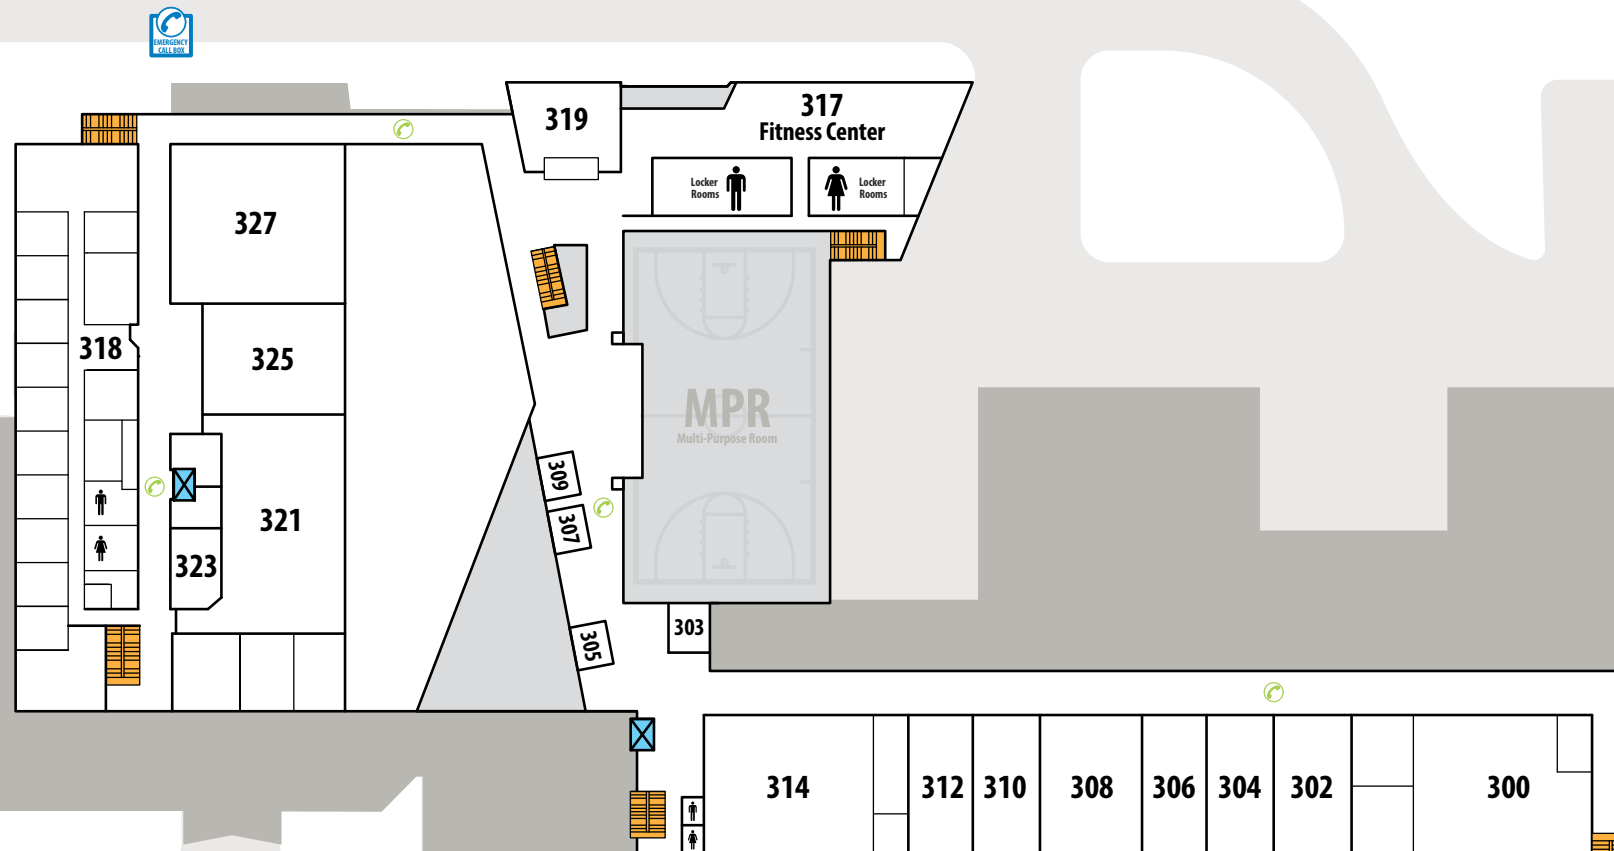

PARKING LOT A

PARKING LOT C

PARKING LOT B

MAP KEY

- Restroom
- Building Exit
- Elevator
- Staircase
- Emergency Phone

MAIN LEVEL
2

MAP KEY

- Restroom
- Building Exit
- Elevator
- Staircase
- Emergency Phone

PARKING LOT D

VISITOR PARKING

PARKING LOT B

PARKING LOT A

PARKING LOT A

PARKING LOT E

PARKING LOT C

TOP LEVEL
3

PARKING LOT D

PARKING LOT E

Main Entrance

VISITOR PARKING

PARKING LOT A

PARKING LOT A

PARKING LOT C

PARKING LOT B

MAP KEY

- Restroom
- Building Exit
- Elevator
- Staircase
- Emergency Phone